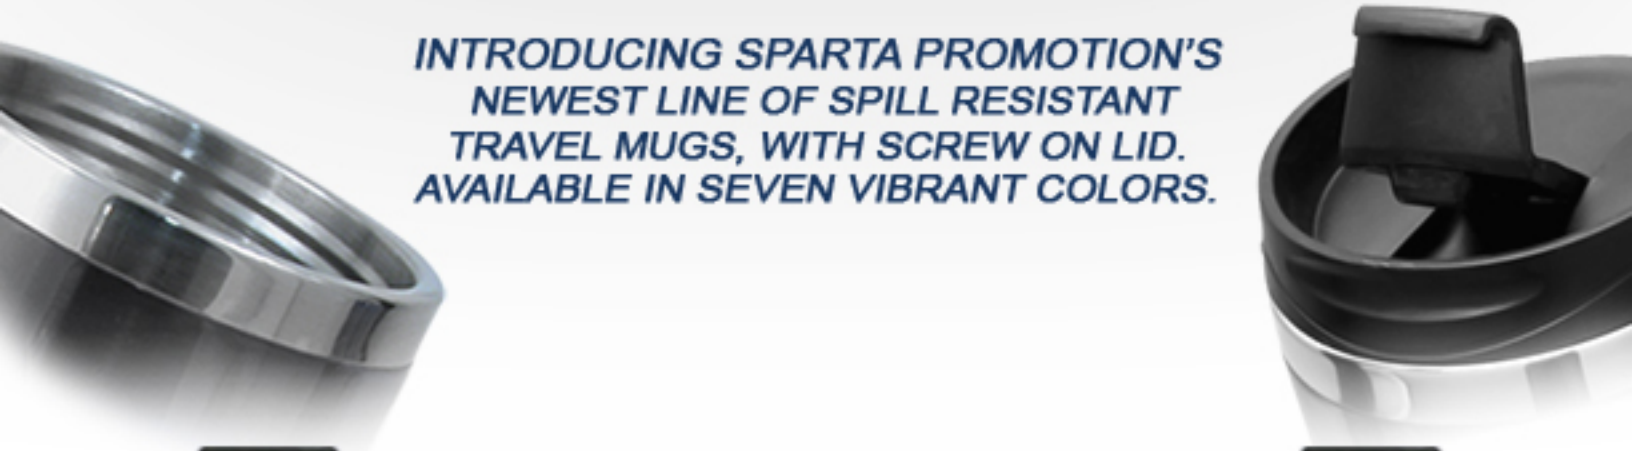

COLORED TRAVEL MUG WITH SPILL RESISTANT LID

INTRODUCING SPARTA PROMOTION'S
NEWEST LINE OF SPILL RESISTANT
TRAVEL MUGS, WITH SCREW ON LID.
AVAILABLE IN SEVEN VIBRANT COLORS.

GS 63
RED

GS 63
BLUE

GS 63
WHITE